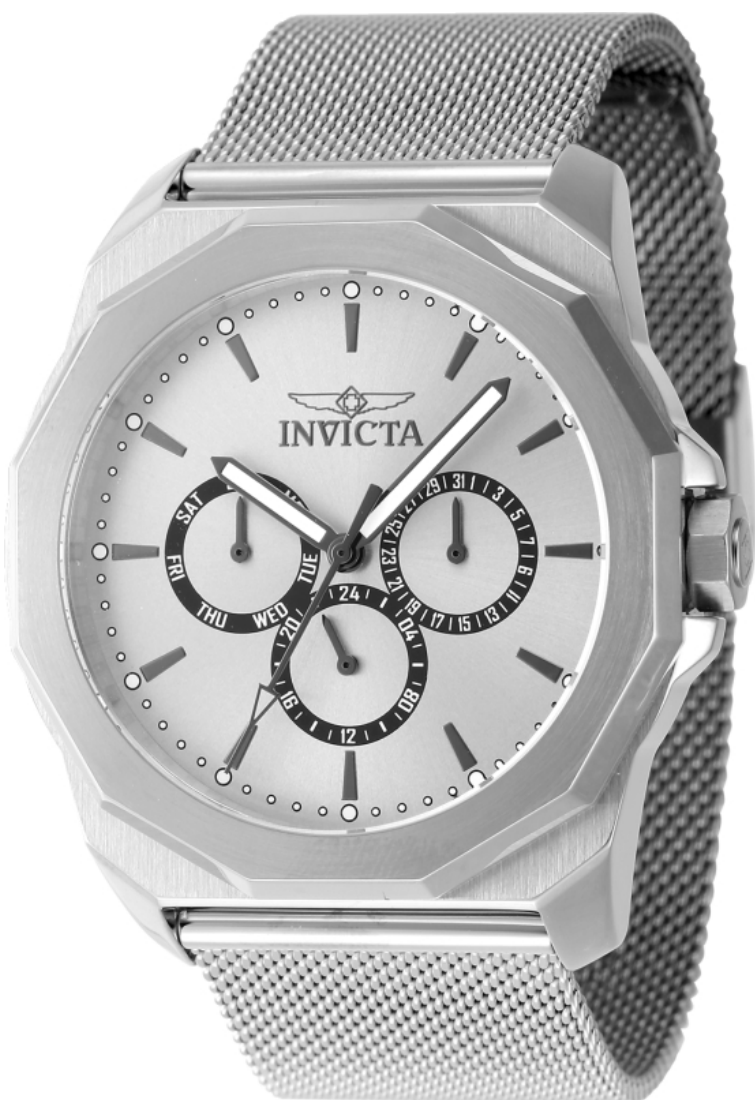

INVICTA

INVICTA 47635

Model: 47635
Year: 2024
Collection: Specialty
Series: Store Exclusive
Product Family Code: PF21529

Limited Edition: -
Threshold: -

Band Material: Mesh, Stainless Steel

Band Tone: Steel

Band Size [mm]: 24

Band Length [mm]: 200

Interchangeable: No

Bezel Color: Steel

Bezel Material: Stainless Steel

Buckle Type: Hook Buckle

Case Material: Stainless Steel

Case Tone: Steel

Case Size [mm]: 44.00

Crown Type: Push

Crystal: Mineral

Dial Material: Metal

Dial Color: Silver

Function Type: Quartz

Chronograph Function: None

Gender: Unisex

Luminous Material: New Lite, None

Luminous Color: None, White

Movement Caliber: VH63

Movement Components: Japan

Movement Jewels: -

Movement Origin: Japan

Movement Vendor: TMI

Swiss Made: -