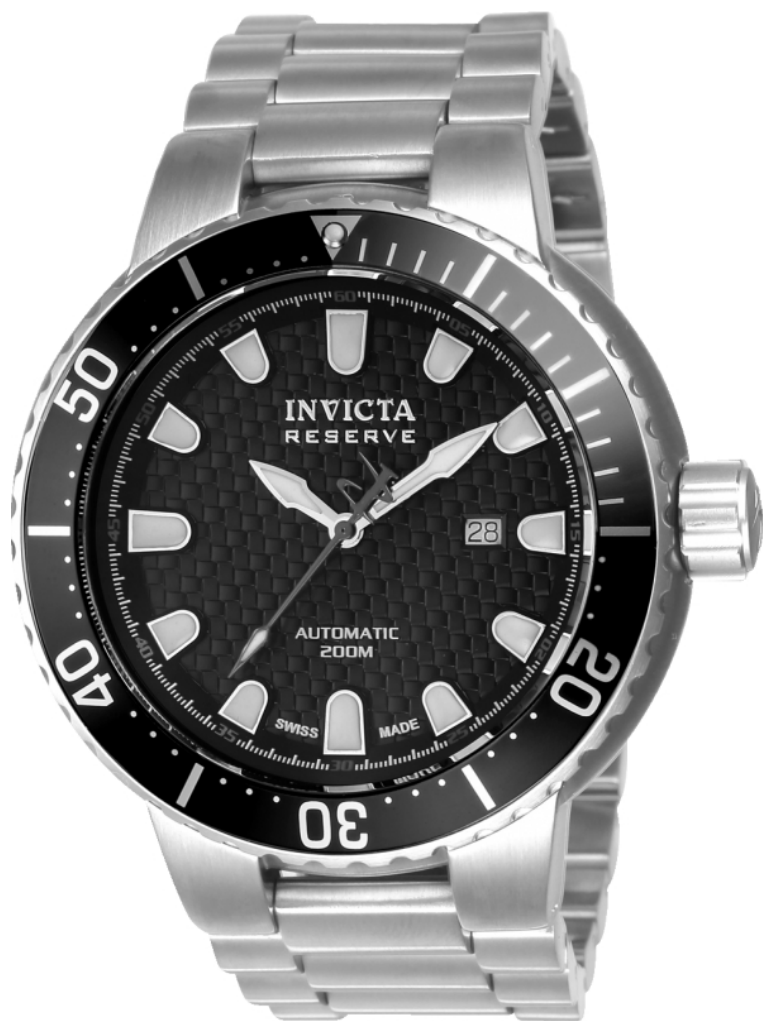

INVICTA

INVICTA 23000

Model:	23000
Year:	2017
Collection:	Reserve
Series:	Pro Diver
Product Family Code:	PF7362
Limited Edition Threshold:	-
Band Material:	Stainless Steel
Band Tone:	Steel
Band Size [mm]:	27
Band Length [mm]:	230
Interchangeable:	No
Bezel Color:	Black
Bezel Material:	Stainless Steel
Buckle Type:	Fold Over Safety
Case Material:	Stainless Steel
Case Tone:	Steel
Case Size [mm]:	52
Crown Type:	Screw Down
Crystal:	Flame Fusion
Dial Material:	Metal
Dial Color:	Black
Function Type:	Automatic
Chronograph Function:	None
Gender:	Men
Luminous Material:	Tritnite
Luminous Color:	White
Movement Caliber:	SW200
Movement Components:	Swiss
Movement Jewels:	26
Movement Origin:	Swiss
Movement Vendor:	Sellita
Swiss Made:	-
Number of Stones:	-
Type of Stones:	None
Size of Stones:	-
Diamonds TCW:	0
Case Thickness:	16
UPC Code:	886678281046
Water Resistance [m]:	200
Weight:	258