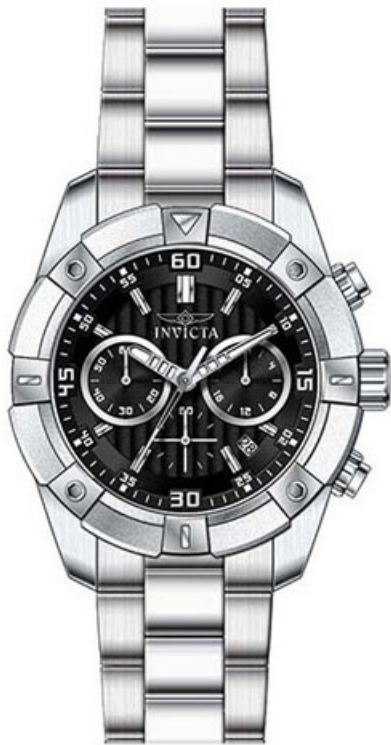

INVICTA

INVICTA 29802

Model:	29802
Year:	2018
Collection:	Specialty
Series:	-
Product Family Code:	PF11478
Limited Edition Threshold:	-
Band Material:	Stainless Steel
Band Tone:	Steel
Band Size [mm]:	22
Band Length [mm]:	180
Interchangeable:	No
Bezel Color:	Silver
Bezel Material:	Stainless Steel
Buckle Type:	Buckle
Case Material:	Stainless Steel
Case Tone:	Steel
Case Size [mm]:	45
Crown Type:	Push
Crystal:	Flame Fusion
Dial Material:	Metal
Dial Color:	Black
Function Type:	Quartz
Chronograph Function:	60 Second
Gender:	Men
Luminous Material:	Tritnite
Luminous Color:	White
Movement Caliber:	VD53
Movement Components:	Japan
Movement Jewels:	-
Movement Origin:	Japan
Movement Vendor:	TMI
Swiss Made:	-
Number of Stones:	-
Type of Stones:	None
Size of Stones:	-
Diamonds TCW:	0
Case Thickness:	15
UPC Code:	886678353507
Water Resistance [m]:	100
Weight:	-