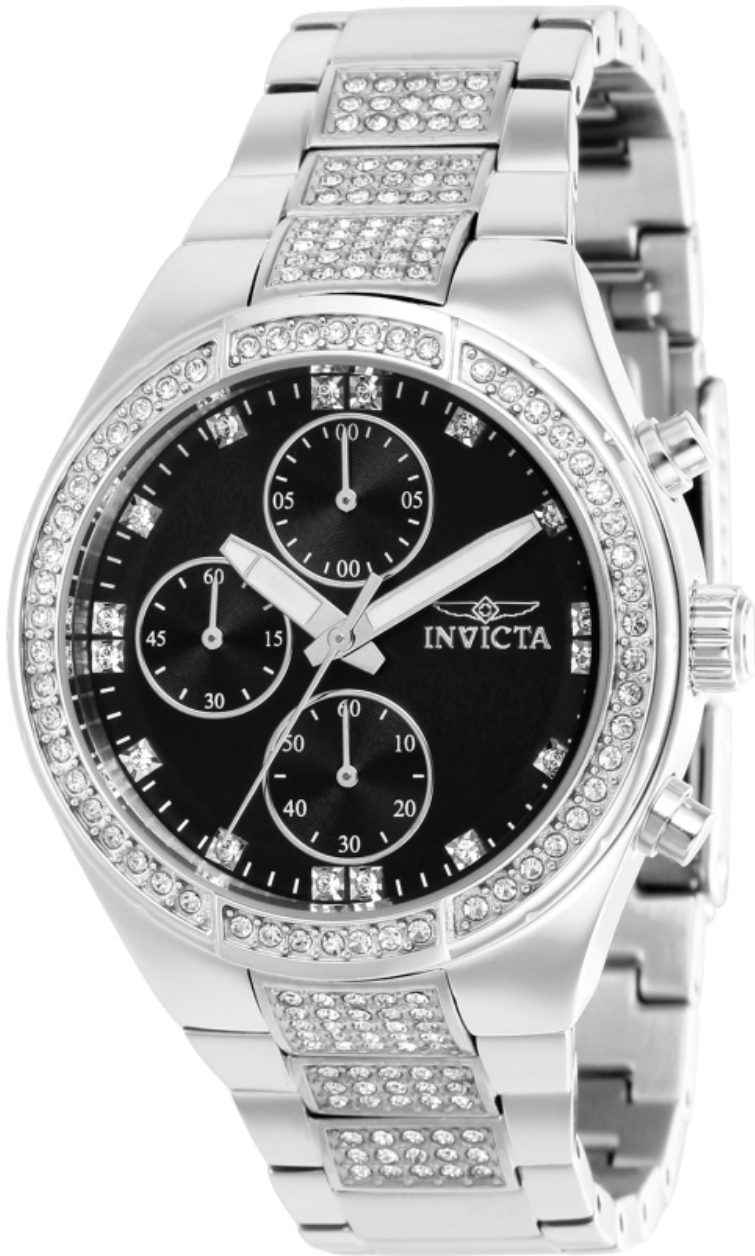

INVICTA

INVICTA 38618

Model:	38618
Year:	2021
Collection:	Specialty
Series:	-
Product Family Code:	PF16830
Limited Edition Threshold:	-
Band Material:	Crystal, Stainless Steel
Band Tone:	Steel
Band Size [mm]:	22
Band Length [mm]:	190
Interchangeable:	-
Bezel Color:	Steel
Bezel Material:	Crystal, Stainless Steel
Buckle Type:	Fold Over Safety
Case Material:	Stainless Steel
Case Tone:	Steel
Case Size [mm]:	38
Crown Type:	Push
Crystal:	Flame Fusion
Dial Material:	Metal
Dial Color:	Black
Function Type:	Quartz
Chronograph Function:	60 Minute
Gender:	Lady
Luminous Material:	Tritnite
Luminous Color:	White
Movement Caliber:	VD55
Movement Components:	Japan
Movement Jewels:	-
Movement Origin:	Japan
Movement Vendor:	TMI
Swiss Made:	-
Number of Stones:	178
Type of Stones:	Crystal
Size of Stones:	1.5mm
Diamonds TCW:	0
Case Thickness:	11.6
UPC Code:	886678524310
Water Resistance [m]:	100
Weight:	-