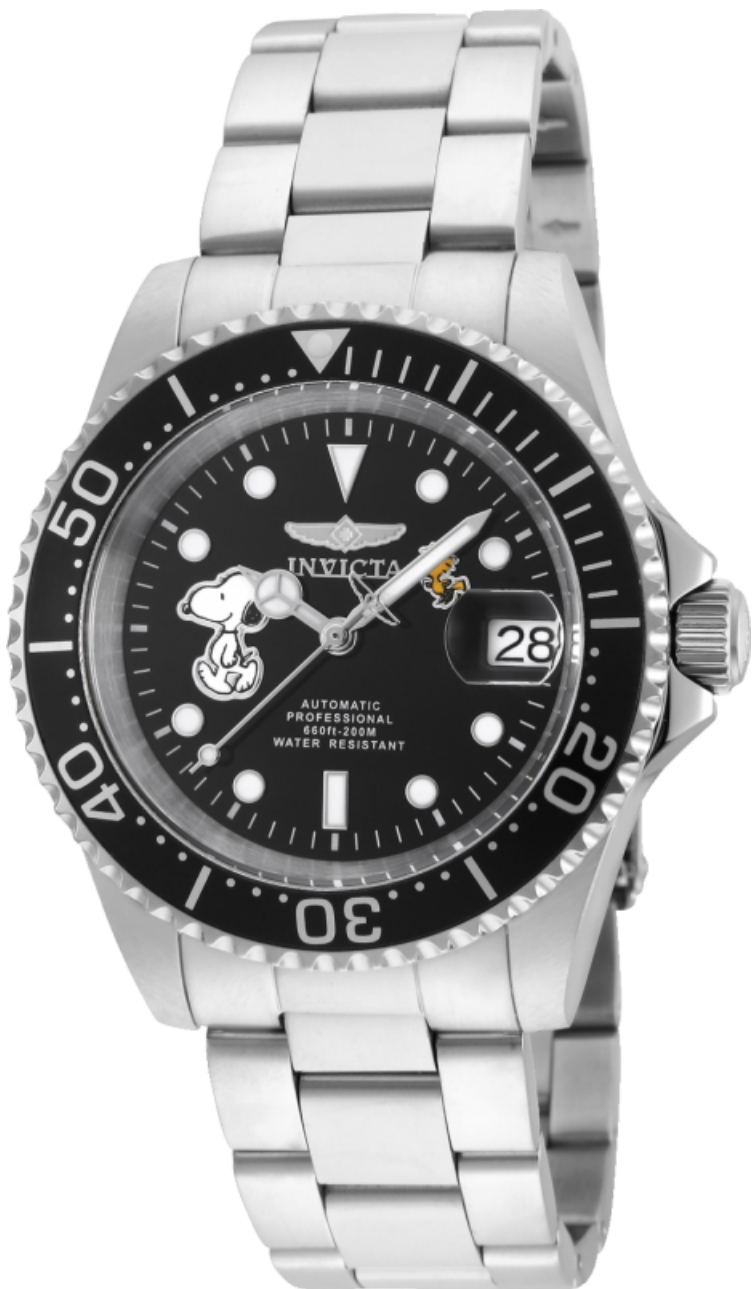

INVICTA

INVICTA 24785

Model:	24785
Year:	2017
Collection:	Character Collection
Series:	Snoopy
Product Family Code:	PF8316
Limited Edition Threshold:	5000
Band Material:	Stainless Steel
Band Tone:	Steel
Band Size [mm]:	20
Band Length [mm]:	210
Interchangeable:	No
Bezel Color:	Black
Bezel Material:	Stainless Steel
Buckle Type:	Fold Over Safety
Case Material:	Stainless Steel
Case Tone:	Steel
Case Size [mm]:	40
Crown Type:	Screw Down
Crystal:	Mineral
Dial Material:	Metal
Dial Color:	Black
Function Type:	Automatic
Chronograph Function:	None
Gender:	Men
Luminous Material:	Tritnite
Luminous Color:	White
Movement Caliber:	NH35A
Movement Components:	Japan
Movement Jewels:	24
Movement Origin:	Malaysia
Movement Vendor:	TMI
Swiss Made:	-
Number of Stones:	-
Type of Stones:	None
Size of Stones:	-
Diamonds TCW:	0
Case Thickness:	13.3
UPC Code:	886678300051
Water Resistance [m]:	200
Weight:	152