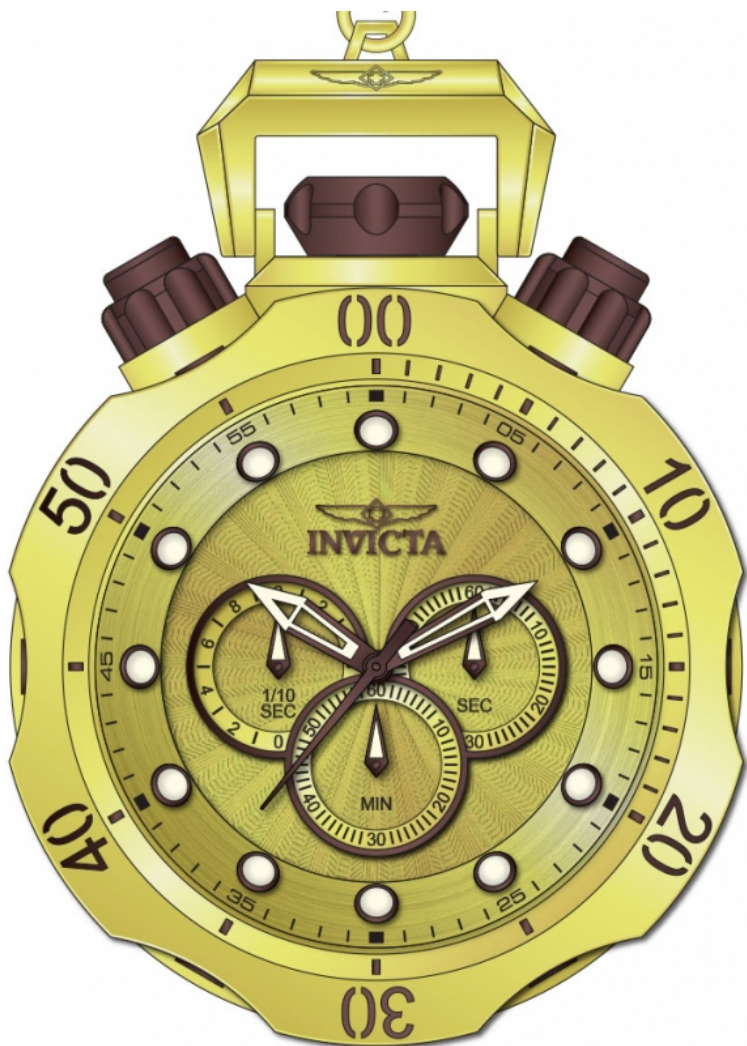

# INVICTA

## INVICTA 34539

Model:	34539
Year:	2020
Collection:	Venom
Series:	-
Product Family Code:	PF14500
Limited Edition Threshold:	-
Band Material:	None
Band Tone:	None
Band Size [mm]:	0.00
Band Length [mm]:	0.00
Interchangeable:	-
Bezel Color:	Brown, Gold
Bezel Material:	Stainless Steel
Buckle Type:	None
Case Material:	Stainless Steel
Case Tone:	Brown, Gold
Case Size [mm]:	58.00
Crown Type:	Screw Down
Crystal:	Mineral
Dial Material:	Metal
Dial Color:	Gold
Function Type:	Quartz
Chronograph Function:	60 Minute
Gender:	Men
Luminous Material:	New Lite
Luminous Color:	White
Movement Caliber:	VD55
Movement Components:-	
Movement Jewels:	-
Movement Origin:	Japan
Movement Vendor:	TMI
Swiss Made:	-
Number of Stones:	-
Type of Stones:	None
Size of Stones:	-
Diamonds TCW:	0
Case Thickness:	21.20
UPC Code:	886678412525
Water Resistance [m]:	100
Weight:	-