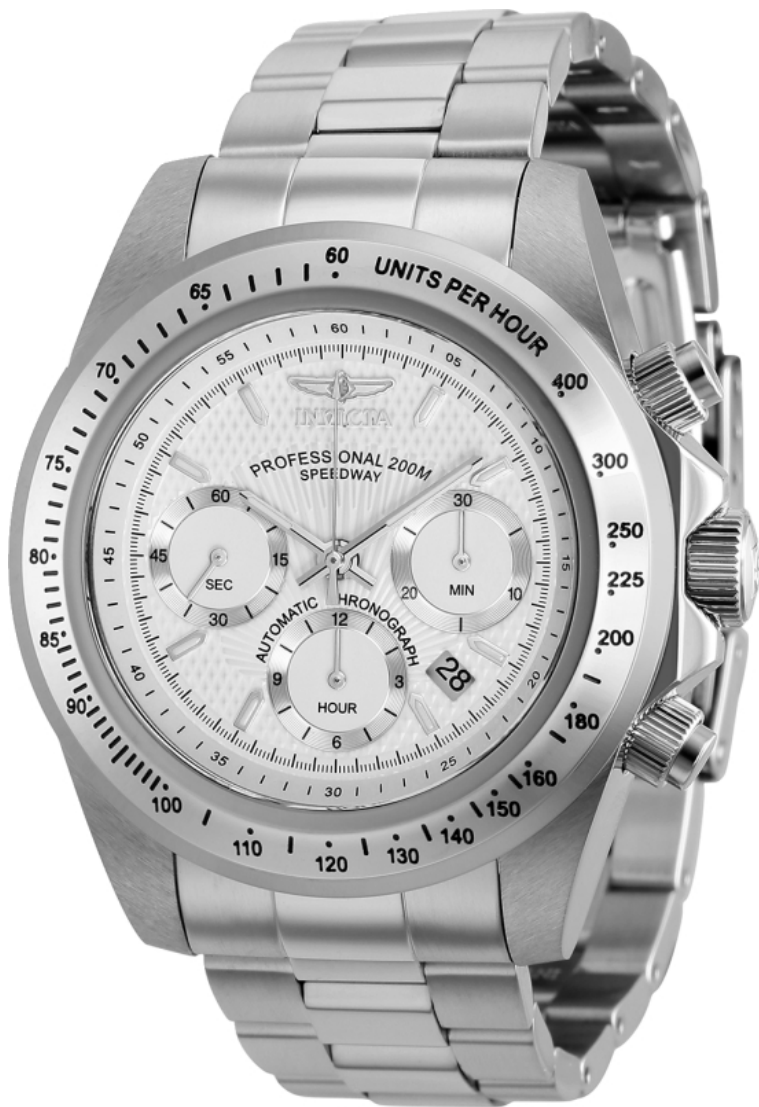

INVICTA

INVICTA 39071

Model:	39071
Year:	2021
Collection:	Speedway
Series:	Automatic
Product Family Code:	PF16706
Limited Edition Threshold:	-
Band Material:	Stainless Steel
Band Tone:	Steel
Band Size [mm]:	22
Band Length [mm]:	210
Interchangeable:	No
Bezel Color:	None
Bezel Material:	Stainless Steel
Buckle Type:	Fold Over Safety
Case Material:	Stainless Steel
Case Tone:	Steel
Case Size [mm]:	45
Crown Type:	Screw Down
Crystal:	Sapphire
Dial Material:	Metal
Dial Color:	White
Function Type:	Automatic
Chronograph Function:	12 Hour
Gender:	Men
Luminous Material:	Tritnite
Luminous Color:	White
Movement Caliber:	SL4612
Movement Components:	China
Movement Jewels:	32
Movement Origin:	China
Movement Vendor:	China
Swiss Made:	-
Number of Stones:	-
Type of Stones:	None
Size of Stones:	-
Diamonds TCW:	0
Case Thickness:	17.1
UPC Code:	886678529117
Water Resistance [m]:	200
Weight:	236