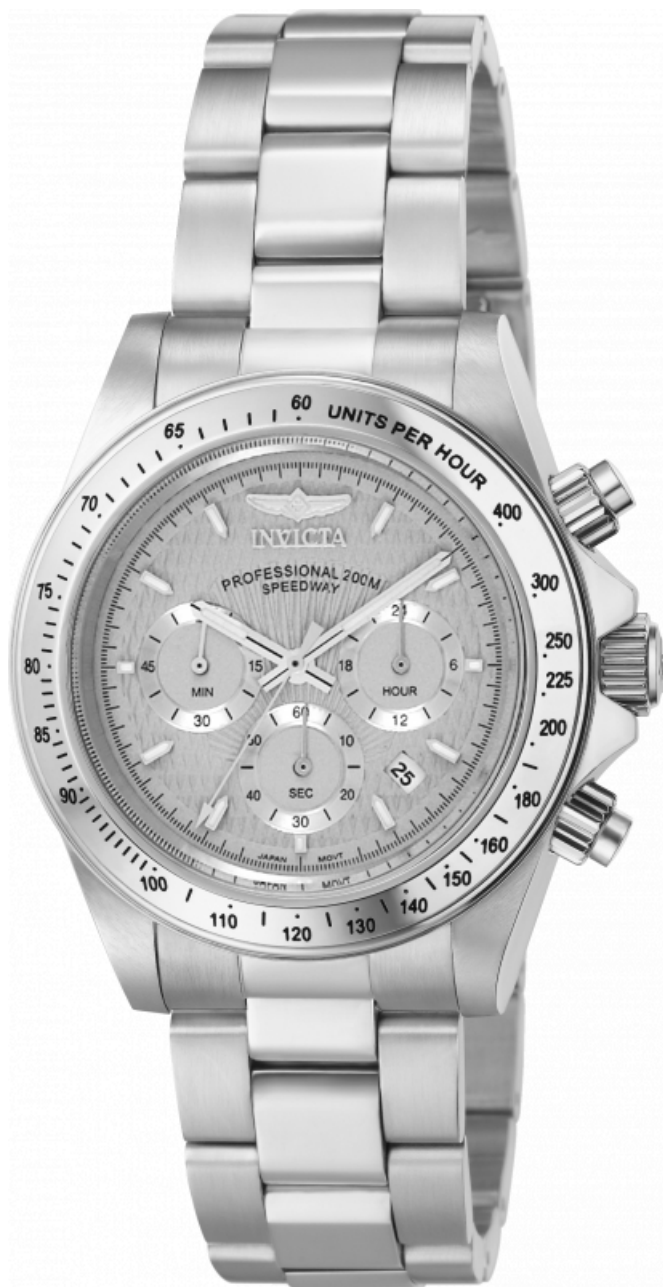

# INVICTA

## INVICTA 9554

Model:	9554
Year:	-0001
Collection:	Speedway
Series:	-
Product Family Code:	PF1036
Limited Edition Threshold:	-
Band Material:	Stainless Steel
Band Tone:	Steel
Band Size [mm]:	20
Band Length [mm]:	205
Interchangeable:	No
Bezel Color:	None
Bezel Material:	Stainless Steel
Buckle Type:	Fold Over Safety
Case Material:	Stainless Steel
Case Tone:	Steel
Case Size [mm]:	39.5
Crown Type:	Screw Down
Crystal:	Mineral
Dial Material:	Metal
Dial Color:	Grey
Function Type:	Quartz
Chronograph Function:	60 Minute
Gender:	Men
Luminous Material:	Tritnite
Luminous Color:	Green
Movement Caliber:	VD53B-14
Movement Components:	Japan
Movement Jewels:	-
Movement Origin:	Japan
Movement Vendor:	TMI
Swiss Made:	-
Number of Stones:	-
Type of Stones:	None
Size of Stones:	-
Diamonds TCW:	0
Case Thickness:	14
UPC Code:	843836095549
Water Resistance [m]:	200
Weight:	146