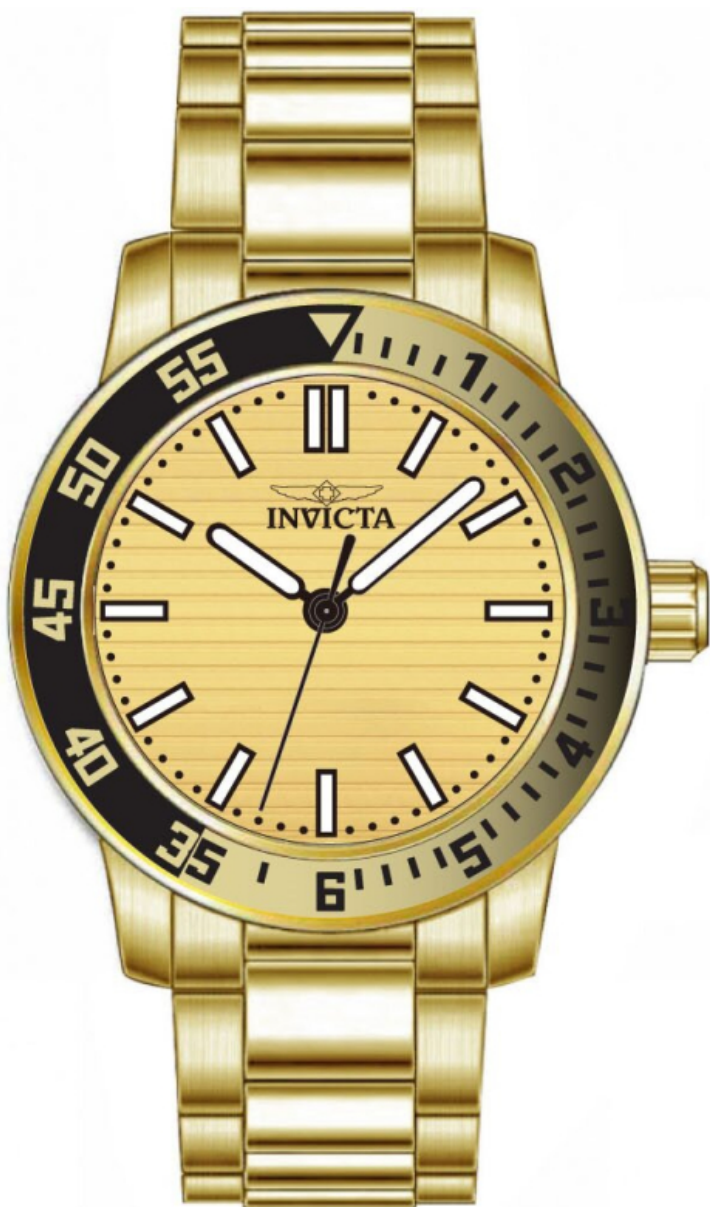

INVICTA

INVICTA 48970

Model:	48970
Year:	2024
Collection:	Specialty
Series:	-
Product Family Code:	PF22258
Limited Edition Threshold:	-
Band Material:	Stainless Steel
Band Tone:	Gold
Band Size [mm]:	22
Band Length [mm]:	176
Interchangeable:	No
Bezel Color:	Gold, Black
Bezel Material:	Aluminum
Buckle Type:	Fold Over Push Button
Case Material:	Stainless Steel
Case Tone:	Gold
Case Size [mm]:	45
Crown Type:	Push
Crystal:	Mineral
Dial Material:	Brass
Dial Color:	Gold
Function Type:	Quartz
Chronograph Function:	None
Gender:	Men
Luminous Material:	New Lite
Luminous Color:	White
Movement Caliber:	PC21J
Movement Components:	Japan
Movement Jewels:	-
Movement Origin:	Japan
Movement Vendor:	TMI
Swiss Made:	-
Number of Stones:	-
Type of Stones:	None
Size of Stones:	-
Diamonds TCW:	0
Case Thickness:	11.50
UPC Code:	886678659142
Water Resistance [m]:	100
Weight:	-