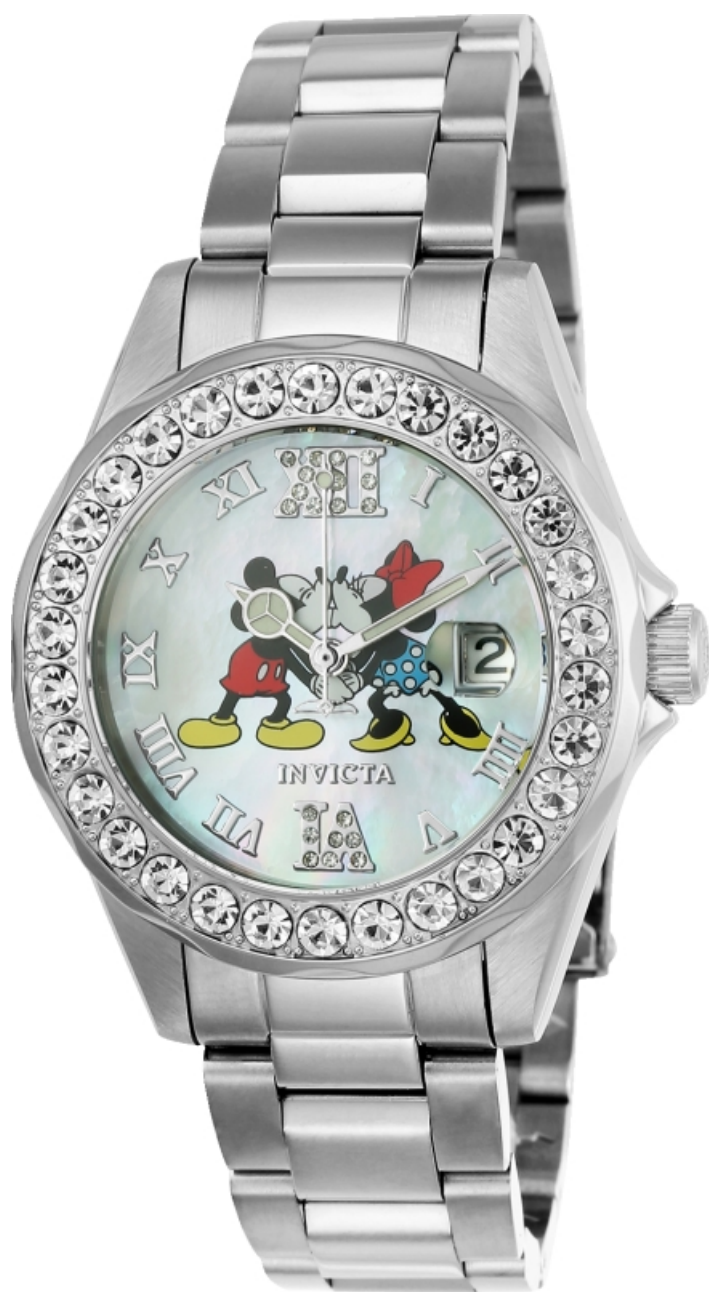

# INVICTA

## INVICTA 24395

Model:	24395
Year:	2016
Collection:	Disney Limited Edition
Series:	Mickey Mouse
Product Family Code:	PF8362
Limited Edition Threshold:	3000
Band Material:	Stainless Steel
Band Tone:	Steel
Band Size [mm]:	18
Band Length [mm]:	215
Interchangeable:	No
Bezel Color:	None
Bezel Material:	Stainless Steel
Buckle Type:	Fold Over Safety
Case Material:	Stainless Steel
Case Tone:	Steel
Case Size [mm]:	38
Crown Type:	Push
Crystal:	Mineral
Dial Material:	Mother Of Pearl
Dial Color:	White
Function Type:	Quartz
Chronograph Function:	None
Gender:	Lady
Luminous Material:	Tritnite
Luminous Color:	Light Green
Movement Caliber:	PC32A
Movement Components:	Japan
Movement Jewels:	-
Movement Origin:	Japan
Movement Vendor:	TMI
Swiss Made:	-
Number of Stones:	30, 20
Type of Stones:	Crystal, Crystal
Size of Stones:	3.0, 1.0
Diamonds TCW:	0
Case Thickness:	12
UPC Code:	886678295739
Water Resistance [m]:	100
Weight:	130