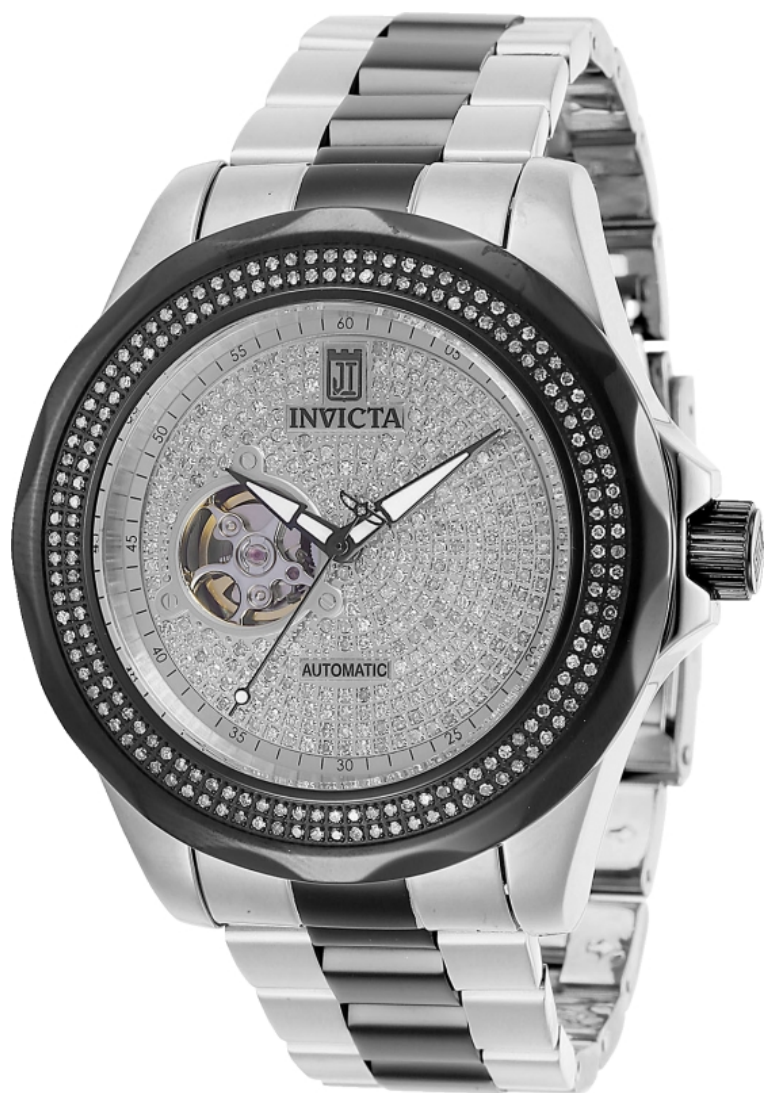

INVICTA

INVICTA 30190

Model:	30190
Year:	2018
Collection:	JT
Series:	-
Product Family Code:	PF11769
Limited Edition Threshold:	-
Band Material:	Stainless Steel
Band Tone:	Black, Steel
Band Size [mm]:	22
Band Length [mm]:	230
Interchangeable:	No
Bezel Color:	None
Bezel Material:	Stainless Steel
Buckle Type:	Fold Over Safety
Case Material:	Stainless Steel
Case Tone:	Steel, Black
Case Size [mm]:	47
Crown Type:	Screw Down
Crystal:	Mineral
Dial Material:	Metal
Dial Color:	Pave, Silver
Function Type:	Automatic
Chronograph Function:	None
Gender:	Men
Luminous Material:	Tritnite
Luminous Color:	White
Movement Caliber:	NH38A
Movement Components:	Japan
Movement Jewels:	24
Movement Origin:	Malaysia
Movement Vendor:	TMI
Swiss Made:	-
Number of Stones:	480
Type of Stones:	Diamond
Size of Stones:	0.9
Diamonds TCW:	2.016
Case Thickness:	16
UPC Code:	886678358656
Water Resistance [m]:	200
Weight:	208