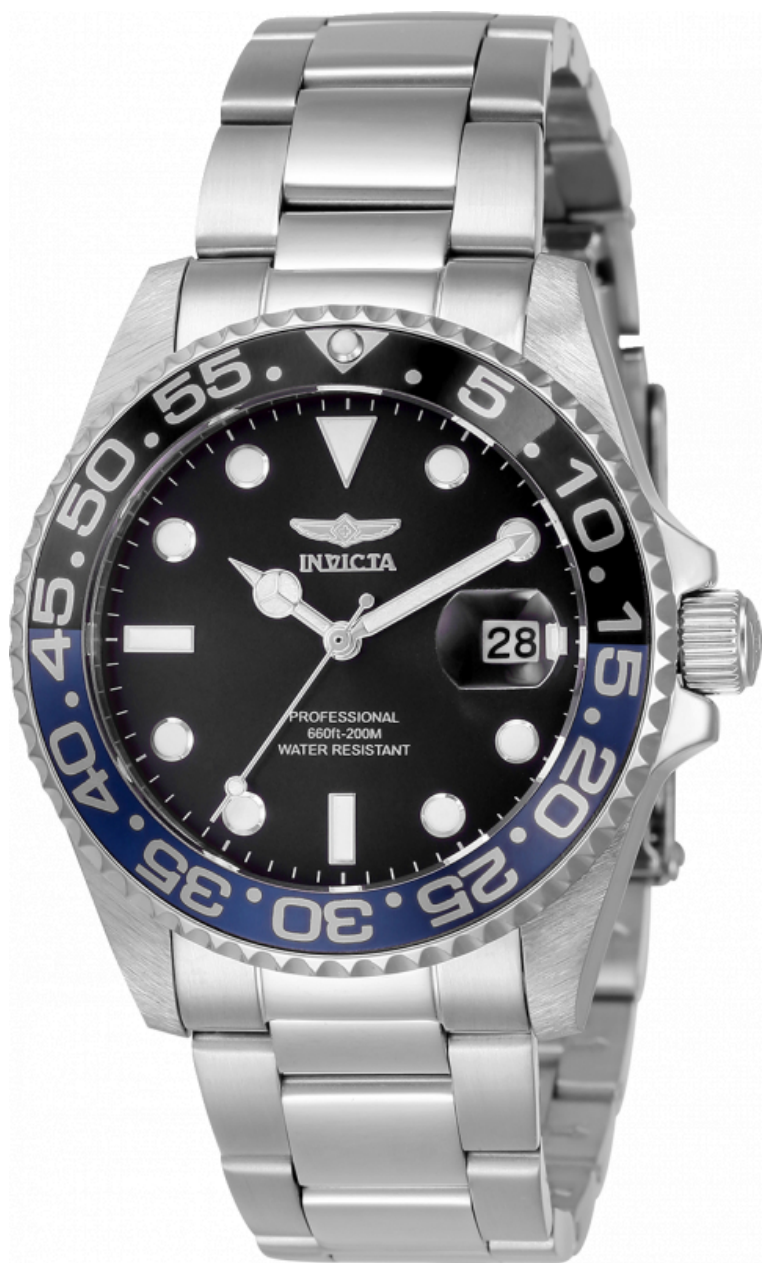

INVICTA

INVICTA 33258

Model:	33258
Year:	2019
Collection:	Pro Diver
Series:	-
Product Family Code:	PF13711
Limited Edition Threshold:	-
Band Material:	Stainless Steel
Band Tone:	Steel
Band Size [mm]:	20
Band Length [mm]:	179.5
Interchangeable:	-
Bezel Color:	White , Silver, Blue, Black
Bezel Material:	Stainless Steel
Buckle Type:	Fold Over Safety
Case Material:	Stainless Steel
Case Tone:	Steel
Case Size [mm]:	38
Crown Type:	Push
Crystal:	Flame Fusion
Dial Material:	Metal
Dial Color:	Black
Function Type:	Quartz
Chronograph Function:	None
Gender:	Lady
Luminous Material:	Tritnite
Luminous Color:	White
Movement Caliber:	PC32
Movement Components:	Japan
Movement Jewels:	-
Movement Origin:	Japan
Movement Vendor:	TMI
Swiss Made:	-
Number of Stones:	-
Type of Stones:	None
Size of Stones:	-
Diamonds TCW:	0
Case Thickness:	11
UPC Code:	886678395323
Water Resistance [m]:	200
Weight:	-