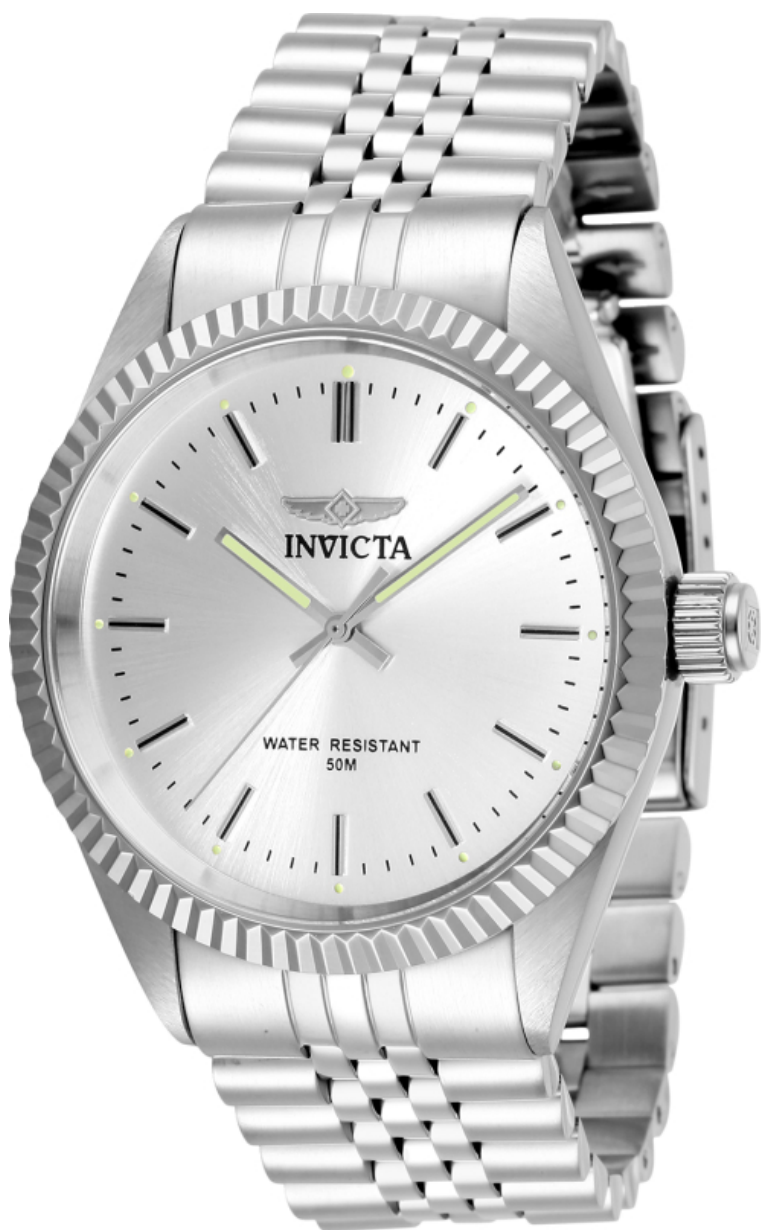

INVICTA

INVICTA 29373

Model:	29373
Year:	2018
Collection:	Specialty
Series:	-
Product Family Code:	PF11212
Limited Edition Threshold:	-
Band Material:	Stainless Steel
Band Tone:	Steel
Band Size [mm]:	22
Band Length [mm]:	205
Interchangeable:	No
Bezel Color:	None
Bezel Material:	Stainless Steel
Buckle Type:	Fold Over
Case Material:	Stainless Steel
Case Tone:	Steel
Case Size [mm]:	43
Crown Type:	Push
Crystal:	Mineral
Dial Material:	Metal
Dial Color:	Silver
Function Type:	Quartz
Chronograph Function:	None
Gender:	Men
Luminous Material:	Tritnite
Luminous Color:	Green
Movement Caliber:	PC21J
Movement Components:	Japan
Movement Jewels:	-
Movement Origin:	Japan
Movement Vendor:	TMI
Swiss Made:	-
Number of Stones:	-
Type of Stones:	None
Size of Stones:	-
Diamonds TCW:	0
Case Thickness:	11
UPC Code:	886678348664
Water Resistance [m]:	50
Weight:	65