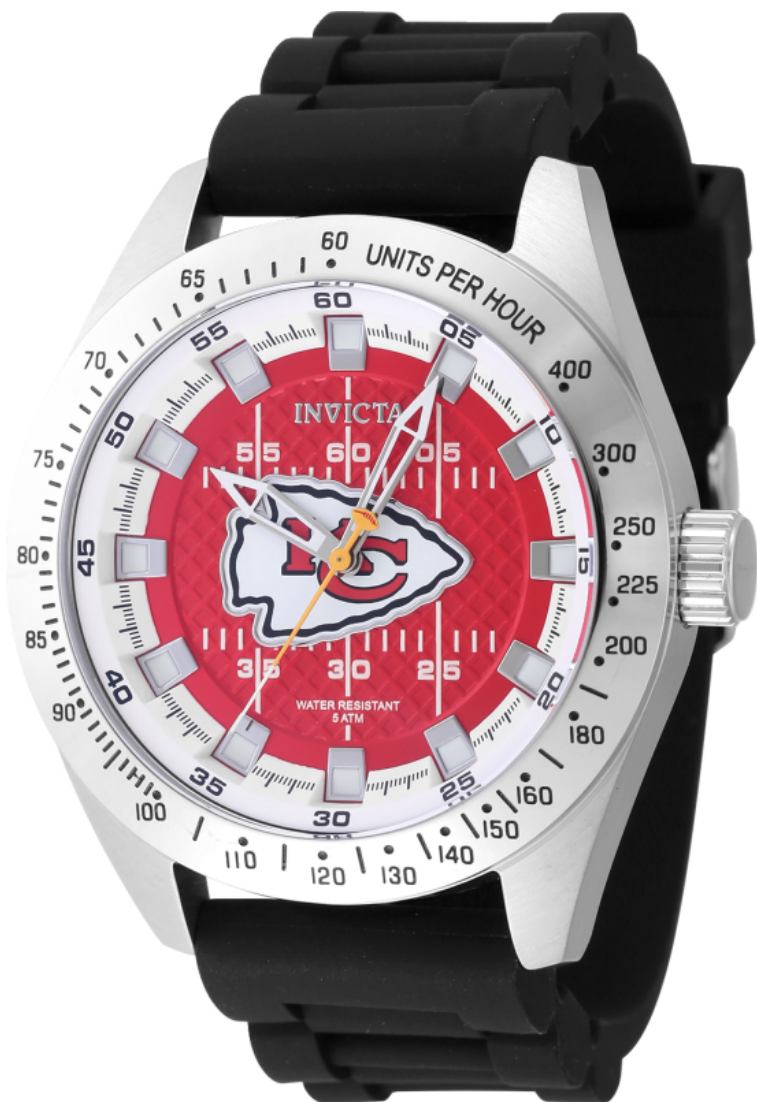

INVICTA

INVICTA 47865

Model:	47865
Year:	2024
Collection:	NFL
Series:	Kansas City Chiefs
Product Family Code:	PF21588
Limited Edition Threshold:	-
Band Material:	Silicone
Band Tone:	Black
Band Size [mm]:	22
Band Length [mm]:	208
Interchangeable:	No
Bezel Color:	Steel, Black
Bezel Material:	None
Buckle Type:	Buckle
Case Material:	Stainless Steel
Case Tone:	Steel
Case Size [mm]:	45
Crown Type:	Push
Crystal:	Mineral
Dial Material:	Brass
Dial Color:	Red, White
Function Type:	Quartz
Chronograph Function:	None
Gender:	Men
Luminous Material:	New Lite
Luminous Color:	White
Movement Caliber:	PC21J
Movement Components:	Japan
Movement Jewels:	-
Movement Origin:	Japan
Movement Vendor:	TMI
Swiss Made:	-
Number of Stones:	-
Type of Stones:	None
Size of Stones:	NONE
Diamonds TCW:	0
Case Thickness:	12.05
UPC Code:	886678637973
Water Resistance [m]:	100
Weight:	-