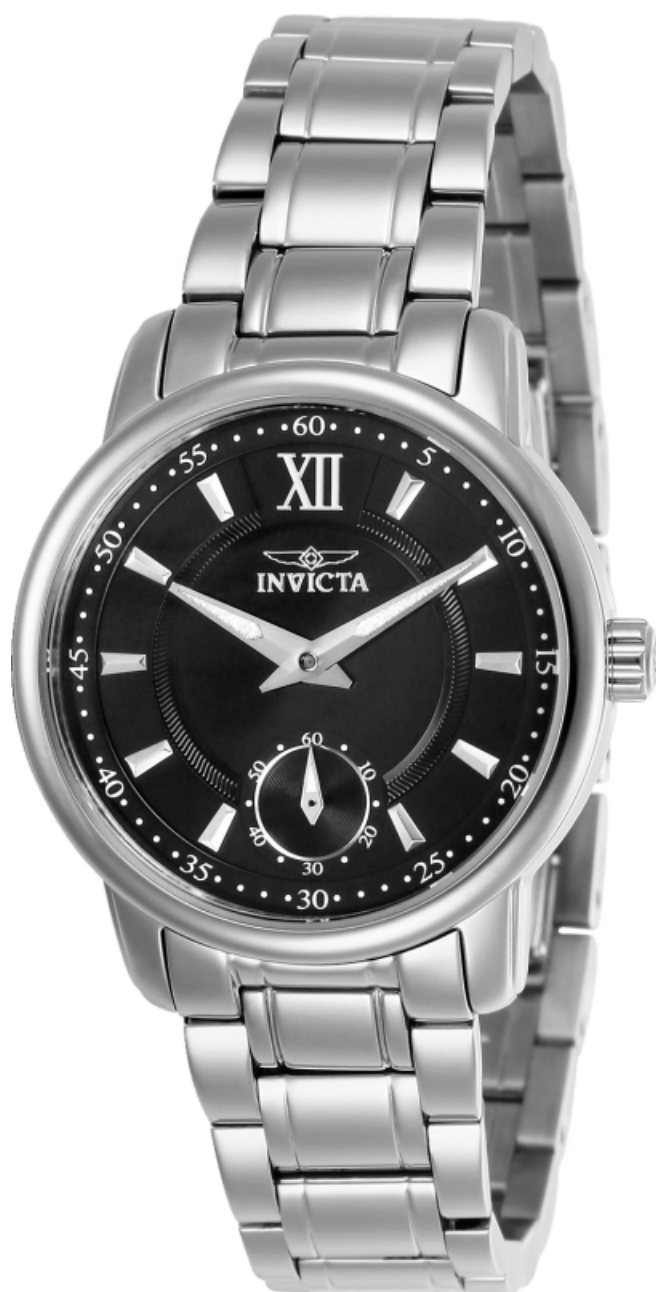

# INVICTA

## INVICTA 18008

Model:	18008
Year:	2014
Collection:	Specialty
Series:	-
Product Family Code:	PF9911
Limited Edition Threshold:	-
Band Material:	Stainless Steel
Band Tone:	Steel
Band Size [mm]:	16
Band Length [mm]:	170
Interchangeable:	No
Bezel Color:	Silver
Bezel Material:	Stainless Steel
Buckle Type:	Fold Over Safety
Case Material:	Stainless Steel
Case Tone:	Steel
Case Size [mm]:	32
Crown Type:	Push
Crystal:	Sapphire
Dial Material:	Metal
Dial Color:	Black
Function Type:	Quartz
Chronograph Function:	None
Gender:	Lady
Luminous Material:	Tritnite
Luminous Color:	White
Movement Caliber:	VD78
Movement Components:	Japan
Movement Jewels:	-
Movement Origin:	Japan
Movement Vendor:	TMI
Swiss Made:	-
Number of Stones:	-
Type of Stones:	None
Size of Stones:	-
Diamonds TCW:	0
Case Thickness:	9.5
UPC Code:	886678222162
Water Resistance [m]:	100
Weight:	97