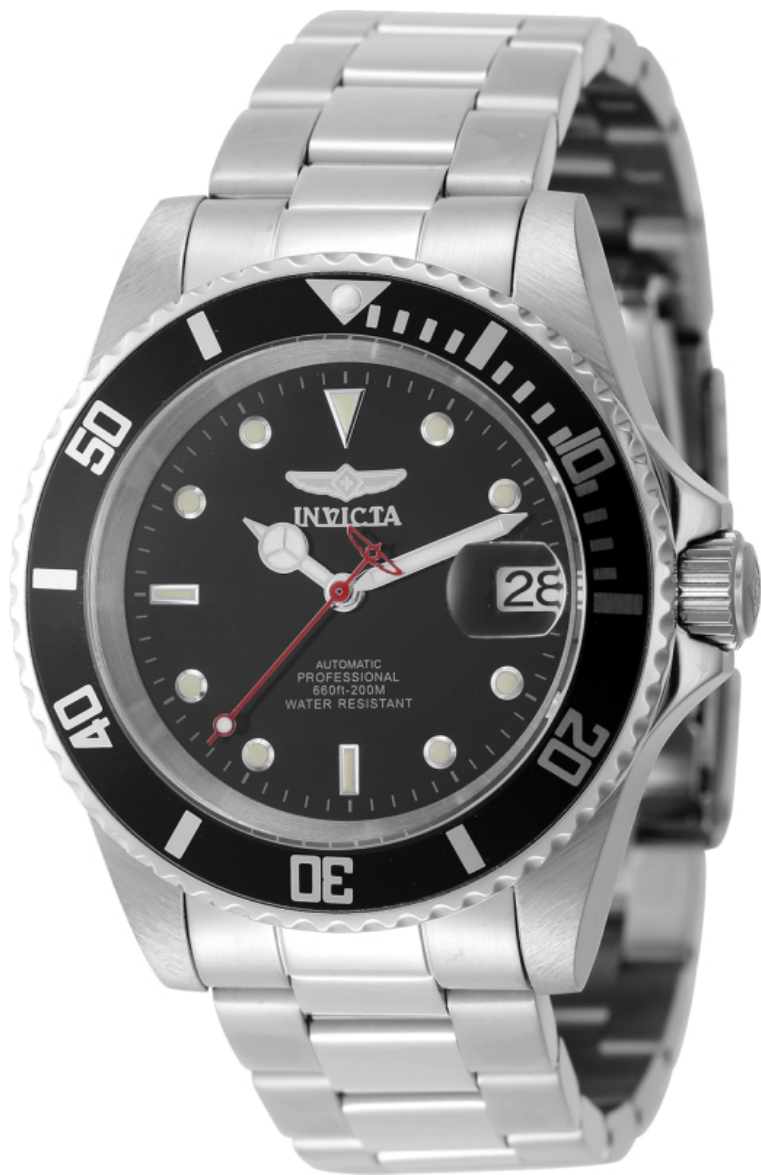

# INVICTA

## INVICTA 47640

Model:	47640
Year:	2024
Collection:	OCEAN VOYAGE
Series:	-
Product Family Code:	PF21390
Limited Edition Threshold:	-
Band Material:	Stainless Steel
Band Tone:	Steel
Band Size [mm]:	20
Band Length [mm]:	205
Interchangeable:	No
Bezel Color:	Black
Bezel Material:	Stainless Steel
Buckle Type:	Fold Over Safety
Case Material:	Stainless Steel
Case Tone:	Steel
Case Size [mm]:	40
Crown Type:	Screw Down
Crystal:	Mineral
Dial Material:	Metal
Dial Color:	Black
Function Type:	Automatic
Chronograph Function:	None
Gender:	Men
Luminous Material:	Tritnite
Luminous Color:	Green
Movement Caliber:	NH35A
Movement Components:	Japan
Movement Jewels:	24
Movement Origin:	Malaysia
Movement Vendor:	TMI
Swiss Made:	-
Number of Stones:	-
Type of Stones:	None
Size of Stones:	-
Diamonds TCW:	0
Case Thickness:	14.1
UPC Code:	886678634132
Water Resistance [m]:	200
Weight:	156