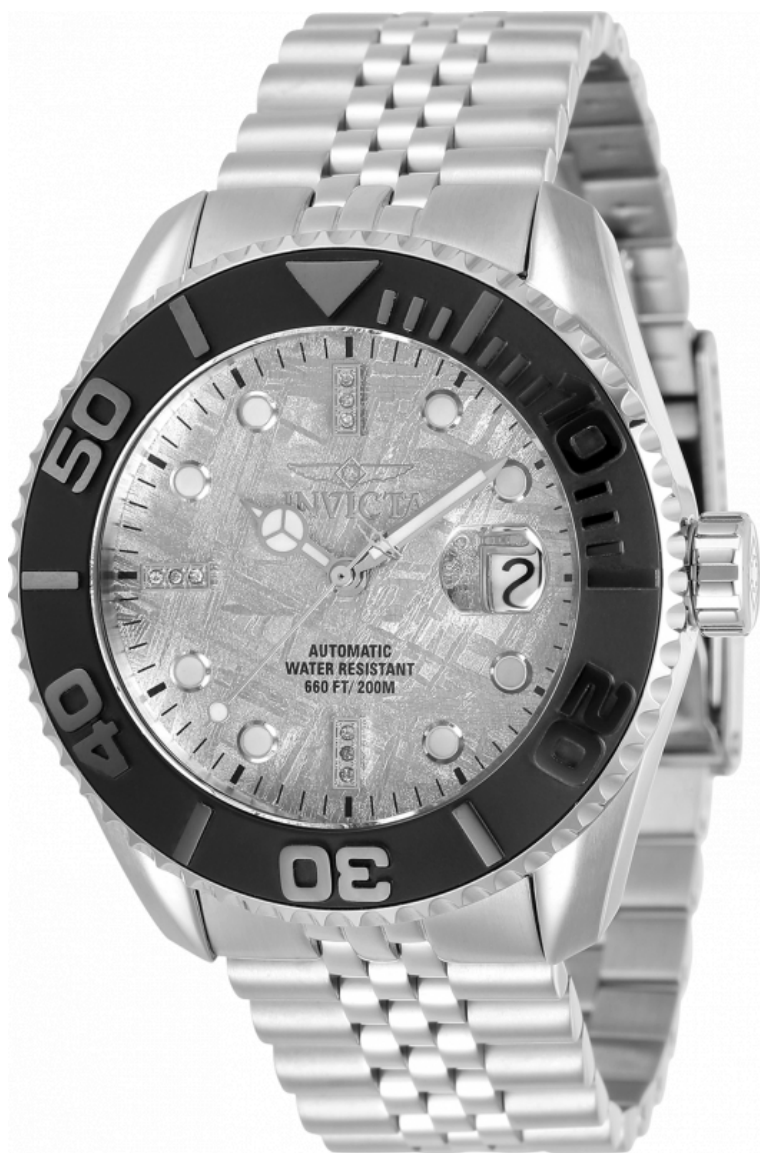

INVICTA

INVICTA 32822

Model:	32822
Year:	2019
Collection:	Pro Diver
Series:	-
Product Family Code:	PF13337
Limited Edition Threshold:	-
Band Material:	Stainless Steel
Band Tone:	Steel
Band Size [mm]:	22
Band Length [mm]:	220
Interchangeable:	No
Bezel Color:	Black
Bezel Material:	Stainless Steel
Buckle Type:	Fold Over Safety
Case Material:	Stainless Steel
Case Tone:	Steel
Case Size [mm]:	44
Crown Type:	Screw Down
Crystal:	Sapphire
Dial Material:	Meteorite
Dial Color:	Rhodium
Function Type:	Automatic
Chronograph Function:	None
Gender:	Men
Luminous Material:	Tritnite
Luminous Color:	White
Movement Caliber:	NH35A
Movement Components:	Japan
Movement Jewels:	24
Movement Origin:	Malaysia
Movement Vendor:	TMI
Swiss Made:	-
Number of Stones:	9
Type of Stones:	Diamond
Size of Stones:	0.8
Diamonds TCW:	0.0333
Case Thickness:	12
UPC Code:	886678386963
Water Resistance [m]:	200
Weight:	184