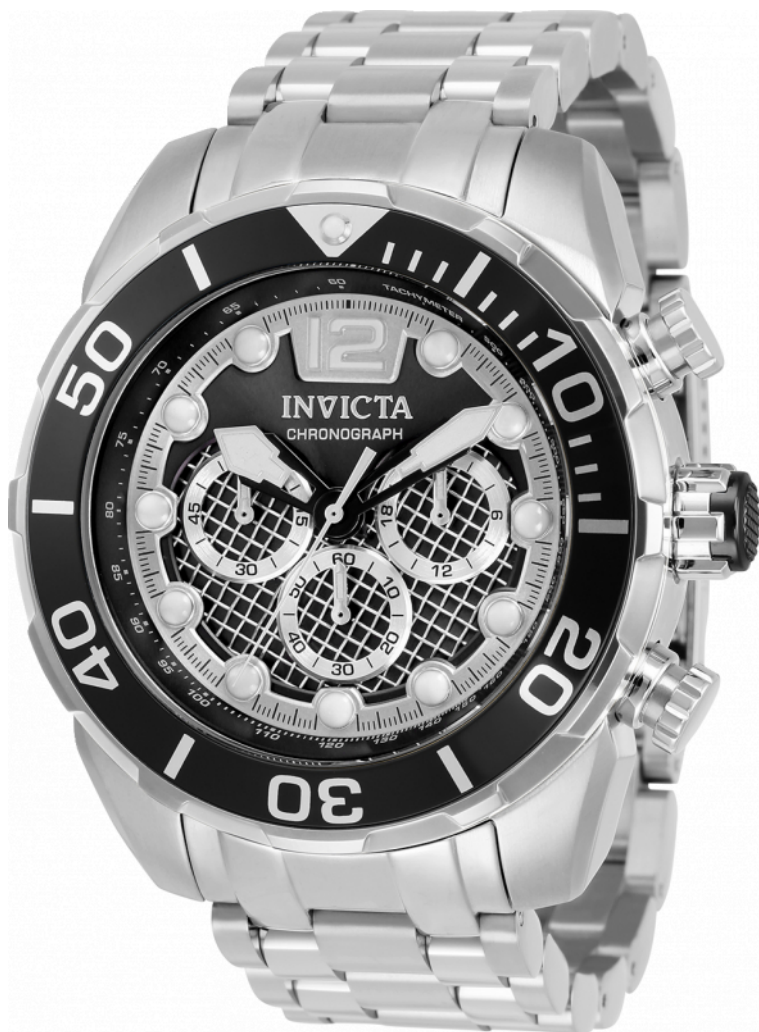

INVICTA

INVICTA 33827

Model:	33827
Year:	2020
Collection:	Pro Diver
Series:	-
Product Family Code:	PF14444
Limited Edition Threshold:	-
Band Material:	Stainless Steel
Band Tone:	Steel
Band Size [mm]:	32
Band Length [mm]:	185
Interchangeable:	-
Bezel Color:	White , Silver, Black
Bezel Material:	Stainless Steel
Buckle Type:	Fold Over Safety
Case Material:	Stainless Steel
Case Tone:	Steel
Case Size [mm]:	50
Crown Type:	Push
Crystal:	Flame Fusion
Dial Material:	Metal
Dial Color:	Silver, Black
Function Type:	Quartz
Chronograph Function:	60 Second
Gender:	Men
Luminous Material:	Tritnite
Luminous Color:	White
Movement Caliber:	VD54
Movement Components:	Japan
Movement Jewels:	-
Movement Origin:	Japan
Movement Vendor:	TMI
Swiss Made:	-
Number of Stones:	-
Type of Stones:	None
Size of Stones:	-
Diamonds TCW:	0
Case Thickness:	15.3
UPC Code:	886678404797
Water Resistance [m]:	100
Weight:	-