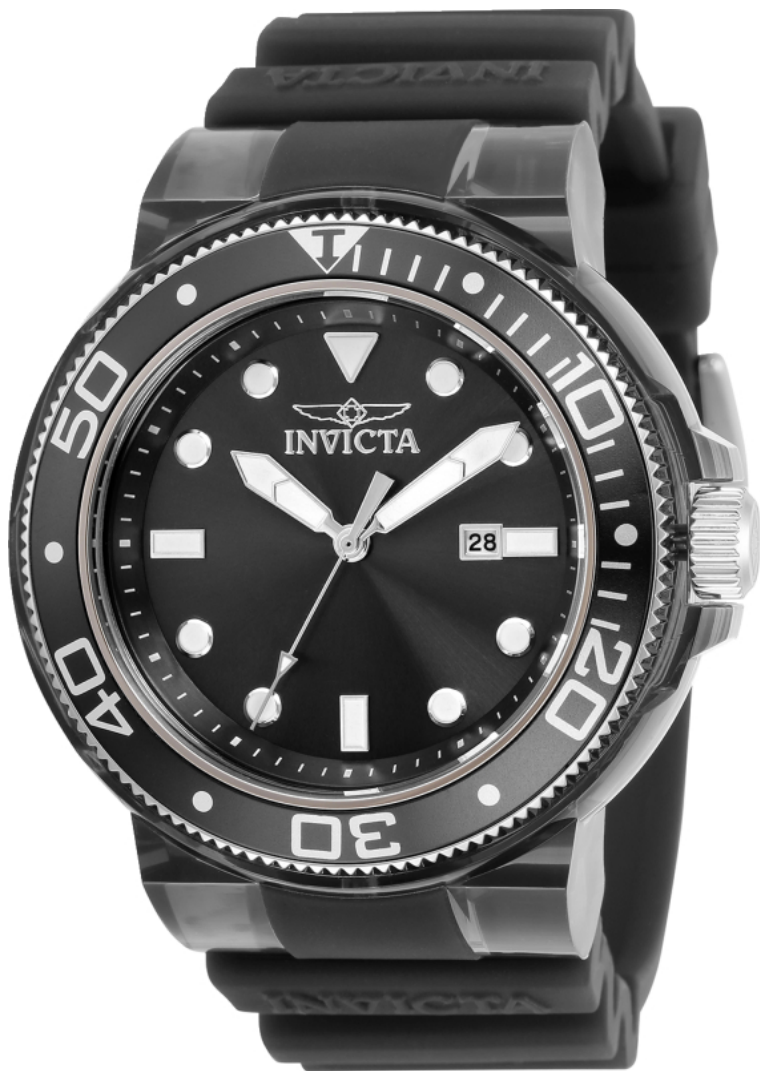

# INVICTA

## INVICTA 32330

Model:	32330
Year:	2019
Collection:	Pro Diver
Series:	-
Product Family Code:	PF13260
Limited Edition Threshold:	-
Band Material:	Silicone
Band Tone:	Transparent, Grey
Band Size [mm]:	29.8
Band Length [mm]:	210
Interchangeable:	No
Bezel Color:	Steel, Silver, Black
Bezel Material:	Aluminum, Stainless Steel
Buckle Type:	Buckle
Case Material:	Aluminum, Plastic, Stainless Steel
Case Tone:	Steel, Dark Grey, Black
Case Size [mm]:	51.50
Crown Type:	Push
Crystal:	Mineral
Dial Material:	Metal
Dial Color:	Black
Function Type:	Quartz
Chronograph Function:	None
Gender:	Men
Luminous Material:	New Lite
Luminous Color:	White
Movement Caliber:	PC32
Movement Components:	Japan
Movement Jewels:	-
Movement Origin:	Japan
Movement Vendor:	SII
Swiss Made:	-
Number of Stones:	-
Type of Stones:	None
Size of Stones:	-
Diamonds TCW:	0
Case Thickness:	16.65
UPC Code:	886678381890
Water Resistance [m]:	100
Weight:	140