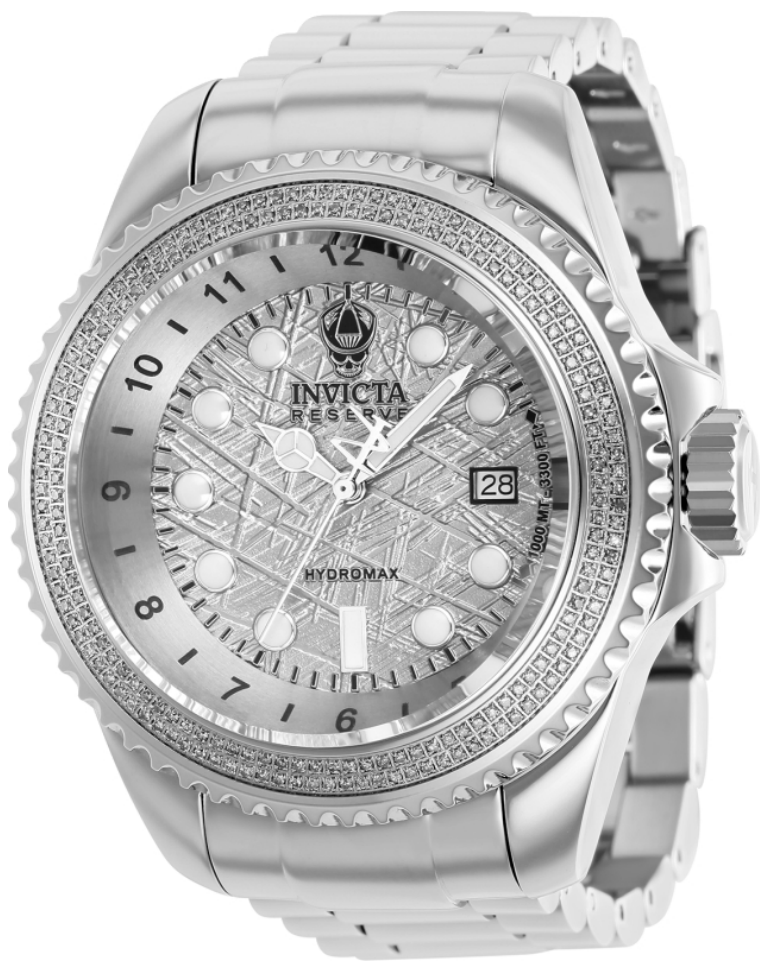

INVICTA

INVICTA 38358

Model:	38358
Year:	2021
Collection:	Reserve
Series:	Hydromax
Product Family Code:	PF17030
Limited Edition Threshold:	-
Band Material:	Stainless Steel
Band Tone:	Steel
Band Size [mm]:	24
Band Length [mm]:	210
Interchangeable:	No
Bezel Color:	White , Steel
Bezel Material:	Diamond, Stainless Steel
Buckle Type:	Fold Over Push Button Safety
Case Material:	Diamond, Stainless Steel
Case Tone:	Steel, White
Case Size [mm]:	52
Crown Type:	Screw Down
Crystal:	Flame Fusion
Dial Material:	Metal
Dial Color:	Silver
Function Type:	Automatic
Chronograph Function:	None
Gender:	Men
Luminous Material:	New Lite
Luminous Color:	White
Movement Caliber:	NH35A
Movement Components:	Japan
Movement Jewels:	24
Movement Origin:	Malaysia
Movement Vendor:	TMI
Swiss Made:	-
Number of Stones:	208
Type of Stones:	Diamond
Size of Stones:	0.9mm
Diamonds TCW:	0.8736
Case Thickness:	28.40
UPC Code:	886678521531
Water Resistance [m]:	1000
Weight:	392