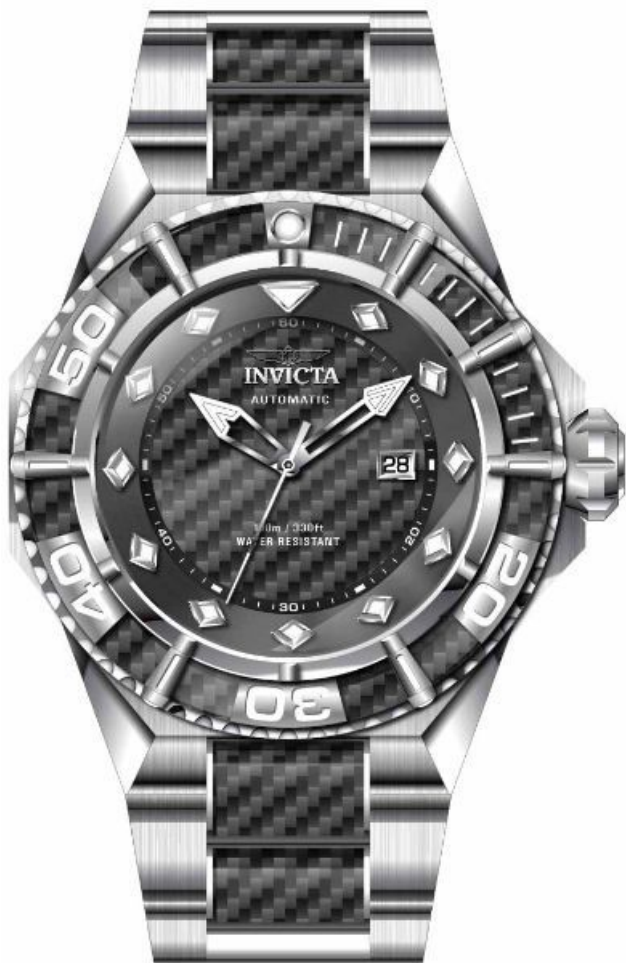

INVICTA

INVICTA 36030

Model:	36030
Year:	2020
Collection:	Pro Diver
Series:	-
Product Family Code:	PF15628
Limited Edition Threshold:	-
Band Material:	Carbon Fiber, Stainless Steel
Band Tone:	Black, Steel
Band Size [mm]:	32
Band Length [mm]:	210
Interchangeable:	-
Bezel Color:	Steel, Black
Bezel Material:	Carbon Fiber, Stainless Steel
Buckle Type:	Fold Over Safety
Case Material:	Stainless Steel
Case Tone:	Steel
Case Size [mm]:	65
Crown Type:	Push
Crystal:	Flame Fusion
Dial Material:	Carbon Fiber, Metal
Dial Color:	Black
Function Type:	Automatic
Chronograph Function:	-
Gender:	Men
Luminous Material:	Tritnite
Luminous Color:	White
Movement Caliber:	NH35
Movement Components:	Japan
Movement Jewels:	21
Movement Origin:	Japan
Movement Vendor:	TMI
Swiss Made:	-
Number of Stones:	-
Type of Stones:	None
Size of Stones:	-
Diamonds TCW:	0
Case Thickness:	-
UPC Code:	886678440146
Water Resistance [m]:	100
Weight:	-