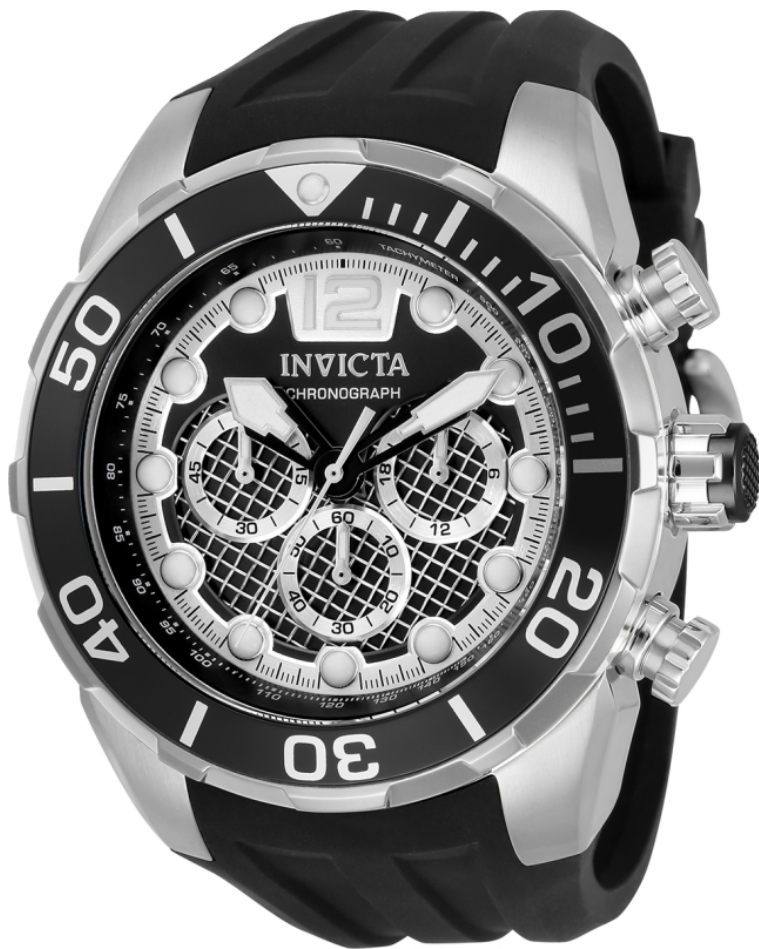

# INVICTA

## INVICTA 33820

Model:	33820
Year:	2020
Collection:	Pro Diver
Series:	-
Product Family Code:	PF14443
Limited Edition Threshold:	-
Band Material:	Silicone
Band Tone:	Black
Band Size [mm]:	32
Band Length [mm]:	242
Interchangeable:	-
Bezel Color:	White , Silver, Black
Bezel Material:	Stainless Steel
Buckle Type:	Buckle
Case Material:	Stainless Steel
Case Tone:	Steel
Case Size [mm]:	50
Crown Type:	Push
Crystal:	Flame Fusion
Dial Material:	Metal
Dial Color:	Silver, Black
Function Type:	Quartz
Chronograph Function:	60 Second
Gender:	Men
Luminous Material:	Tritnite
Luminous Color:	White
Movement Caliber:	VD54
Movement Components:	Japan
Movement Jewels:	-
Movement Origin:	Japan
Movement Vendor:	TMI
Swiss Made:	-
Number of Stones:	-
Type of Stones:	None
Size of Stones:	-
Diamonds TCW:	0
Case Thickness:	15.3
UPC Code:	886678404728
Water Resistance [m]:	100
Weight:	-