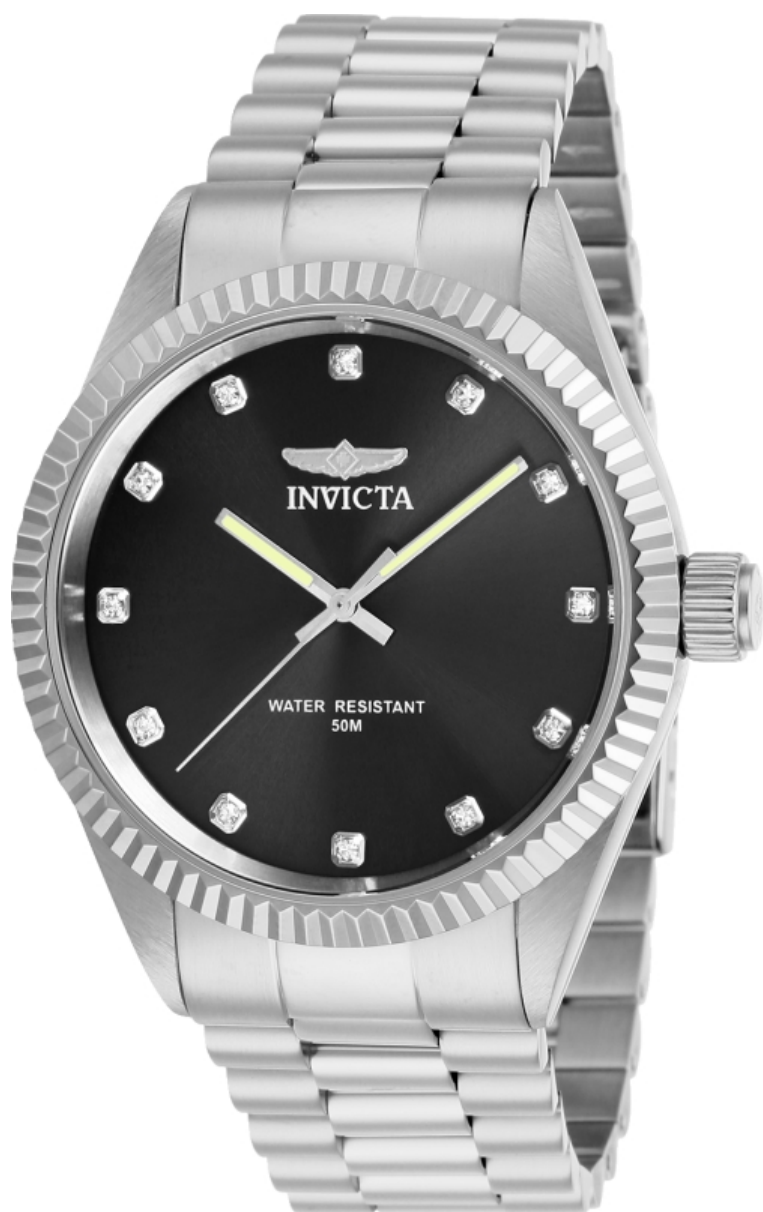

# INVICTA

## INVICTA 29502

Model:	29502
Year:	2018
Collection:	Specialty
Series:	-
Product Family Code:	PF11324
Limited Edition Threshold:	-
Band Material:	Stainless Steel
Band Tone:	Steel
Band Size [mm]:	22
Band Length [mm]:	210
Interchangeable:	No
Bezel Color:	None
Bezel Material:	Stainless Steel
Buckle Type:	Fold Over
Case Material:	Stainless Steel
Case Tone:	Steel
Case Size [mm]:	43
Crown Type:	Push
Crystal:	Mineral
Dial Material:	Metal
Dial Color:	Charcoal
Function Type:	Quartz
Chronograph Function:	None
Gender:	Men
Luminous Material:	Tritnite
Luminous Color:	Green
Movement Caliber:	PC21J
Movement Components:	Japan
Movement Jewels:	-
Movement Origin:	Japan
Movement Vendor:	TMI
Swiss Made:	-
Number of Stones:	12
Type of Stones:	Crystal
Size of Stones:	1.5
Diamonds TCW:	0
Case Thickness:	10.5
UPC Code:	886678350445
Water Resistance [m]:	50
Weight:	113