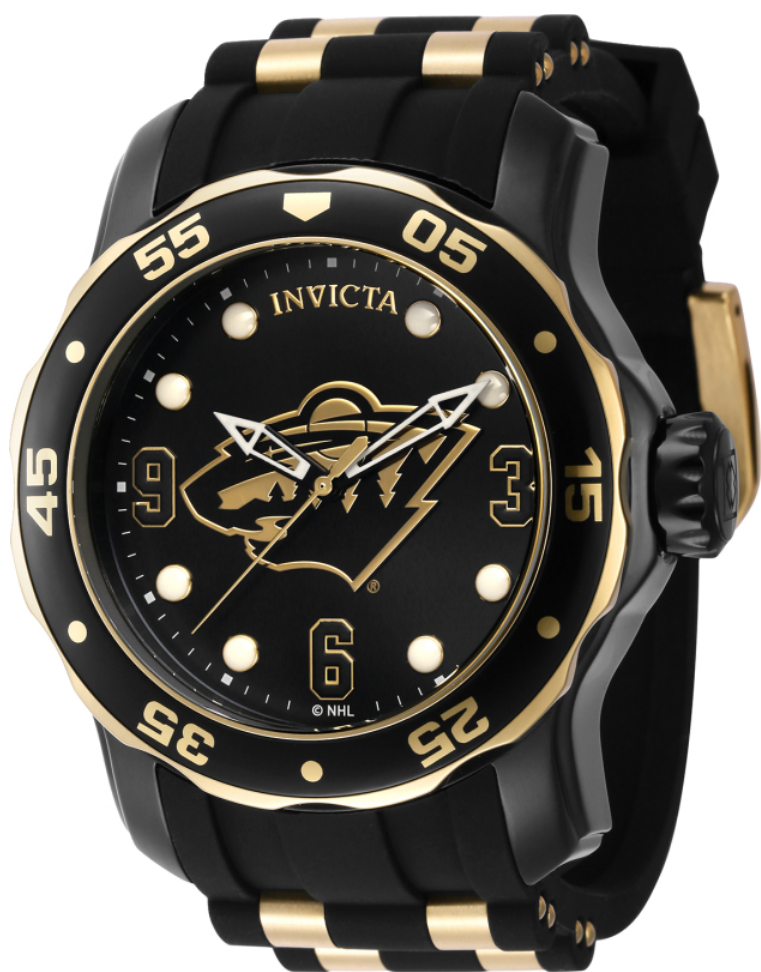

INVICTA

INVICTA 42317

Model:	42317
Year:	2021
Collection:	NHL
Series:	Minnesota Wild
Product Family Code:	PF18485
Limited Edition Threshold:	-
Band Material:	Silicone, Stainless Steel
Band Tone:	Black, Gold
Band Size [mm]:	26
Band Length [mm]:	210
Interchangeable:	-
Bezel Color:	Gold, Black
Bezel Material:	Stainless Steel
Buckle Type:	Buckle
Case Material:	Stainless Steel
Case Tone:	Black
Case Size [mm]:	48
Crown Type:	Push
Crystal:	Flame Fusion
Dial Material:	Metal
Dial Color:	Gold, White, Black
Function Type:	Quartz
Chronograph Function:	-
Gender:	Men
Luminous Material:	Tritnite
Luminous Color:	White
Movement Caliber:	PC21
Movement Components:	Japan
Movement Jewels:	-
Movement Origin:	Japan
Movement Vendor:	TMI
Swiss Made:	-
Number of Stones:	-
Type of Stones:	None
Size of Stones:	-
Diamonds TCW:	0
Case Thickness:	-
UPC Code:	886678563524
Water Resistance [m]:	100
Weight:	-