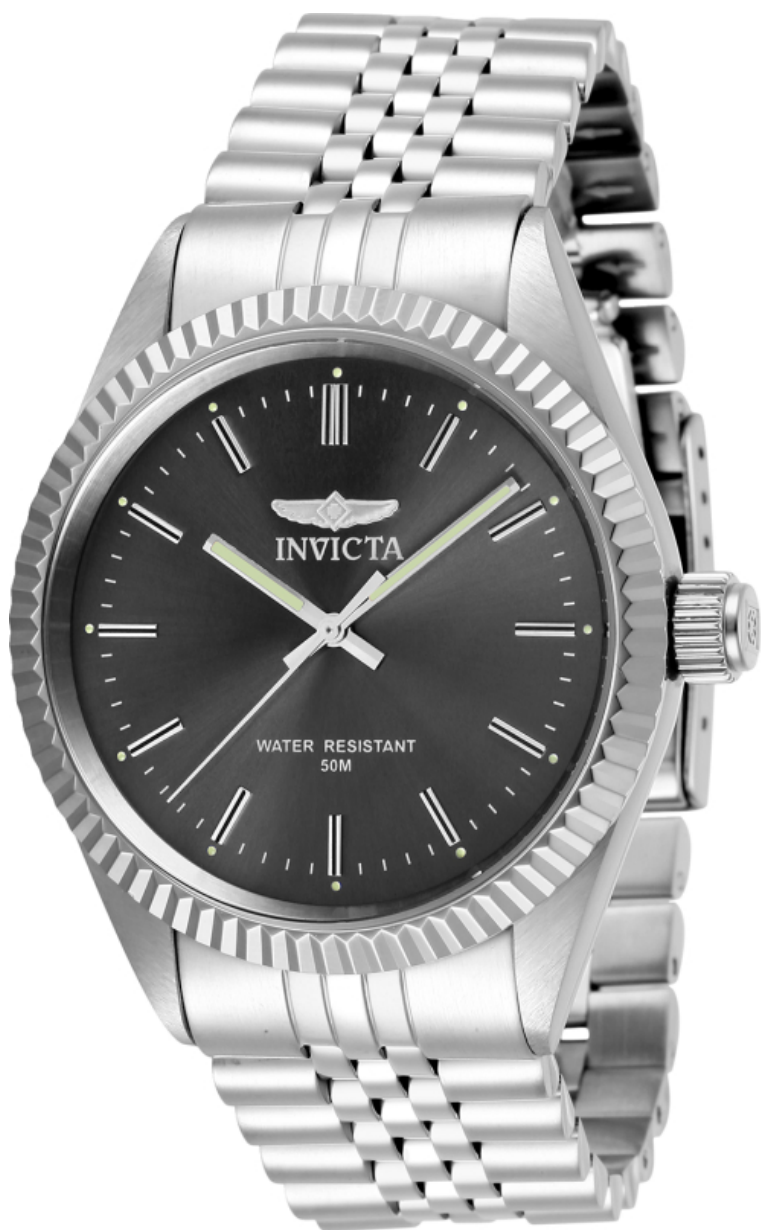

# INVICTA

## INVICTA 29372

Model:	29372
Year:	2018
Collection:	Specialty
Series:	-
Product Family Code:	PF11212
Limited Edition Threshold:	-
Band Material:	Stainless Steel
Band Tone:	Steel
Band Size [mm]:	22
Band Length [mm]:	210
Interchangeable:	No
Bezel Color:	None
Bezel Material:	Stainless Steel
Buckle Type:	Fold Over
Case Material:	Stainless Steel
Case Tone:	Steel
Case Size [mm]:	43
Crown Type:	Push
Crystal:	Mineral
Dial Material:	Metal
Dial Color:	Charcoal
Function Type:	Quartz
Chronograph Function:	None
Gender:	Men
Luminous Material:	Tritnite
Luminous Color:	Green
Movement Caliber:	PC21J
Movement Components:	Japan
Movement Jewels:	-
Movement Origin:	Japan
Movement Vendor:	TMI
Swiss Made:	-
Number of Stones:	-
Type of Stones:	None
Size of Stones:	-
Diamonds TCW:	0
Case Thickness:	11
UPC Code:	886678348657
Water Resistance [m]:	50
Weight:	115