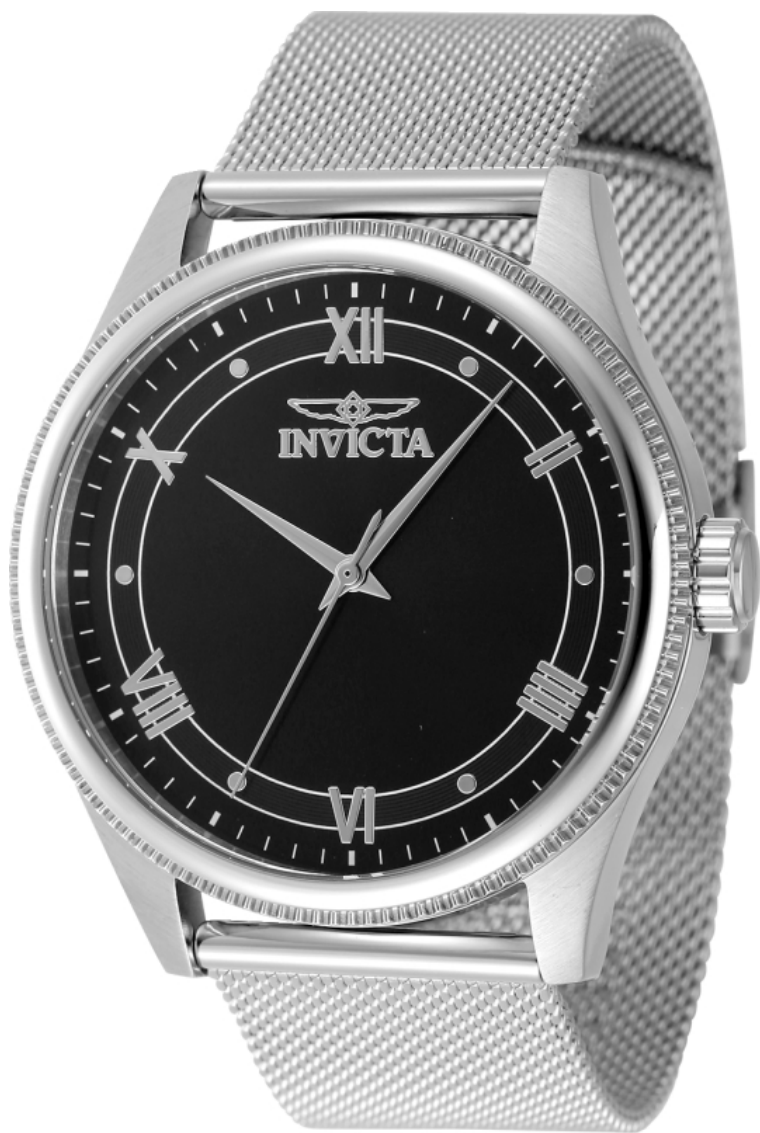

INVICTA

INVICTA 48479

Model:	48479
Year:	2024
Collection:	Celestial
Series:	-
Product Family Code:	PF21980
Limited Edition Threshold:	-
Band Material:	Stainless Steel
Band Tone:	Steel
Band Size [mm]:	22
Band Length [mm]:	205
Interchangeable:	No
Bezel Color:	Steel
Bezel Material:	None
Buckle Type:	Buckle
Case Material:	Stainless Steel
Case Tone:	Steel
Case Size [mm]:	43
Crown Type:	Push
Crystal:	Mineral
Dial Material:	Brass
Dial Color:	Black
Function Type:	Quartz
Chronograph Function:	None
Gender:	Men
Luminous Material:	None
Luminous Color:	None
Movement Caliber:	PC21
Movement Components:	Japan
Movement Jewels:	-
Movement Origin:	Japan
Movement Vendor:	TMI
Swiss Made:	-
Number of Stones:	-
Type of Stones:	None
Size of Stones:	NONE
Diamonds TCW:	0
Case Thickness:	11.00
UPC Code:	886678645800
Water Resistance [m]:	50
Weight:	-