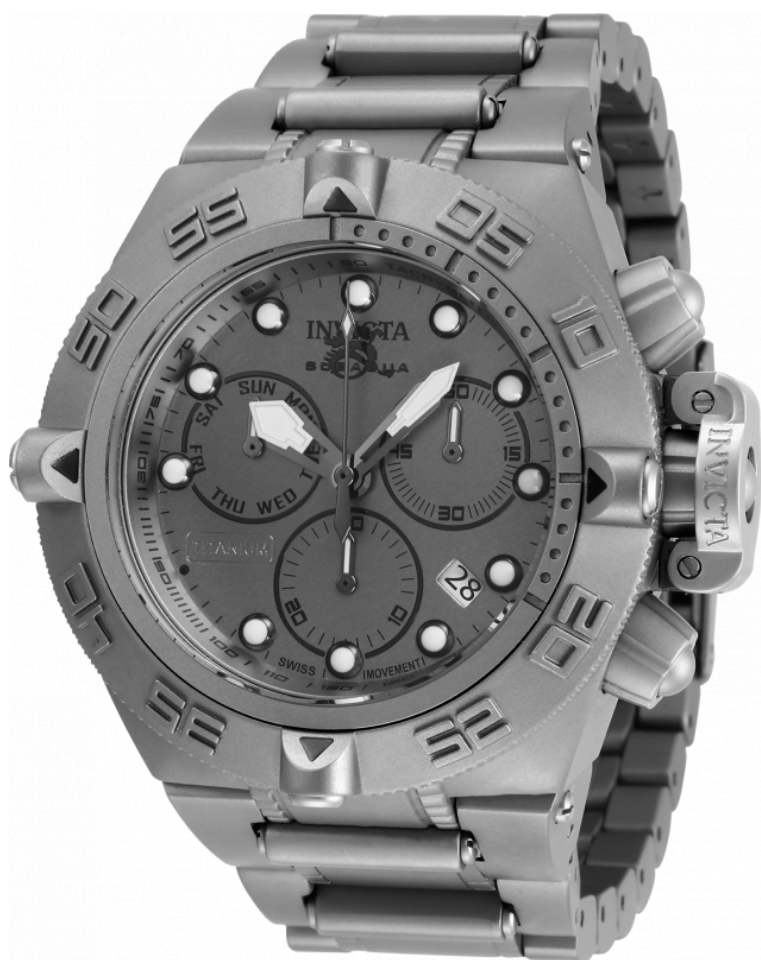

# INVICTA

## INVICTA 33721

Model:	33721
Year:	2020
Collection:	Subaqua
Series:	Noma IV
Product Family Code:	PF14516
Limited Edition Threshold:	-
Band Material:	Titanium
Band Tone:	Titanium
Band Size [mm]:	32.5
Band Length [mm]:	210
Interchangeable:	No
Bezel Color:	Titanium
Bezel Material:	Titanium
Buckle Type:	Fold Over Safety
Case Material:	Titanium, Stainless Steel
Case Tone:	Titanium
Case Size [mm]:	50
Crown Type:	Screw Down
Crystal:	Flame Fusion
Dial Material:	Titanium, Metal
Dial Color:	Titanium
Function Type:	Quartz
Chronograph Function:	30 Minute
Gender:	Men
Luminous Material:	New Lite
Luminous Color:	White
Movement Caliber:	Z60
Movement Components:	Swiss
Movement Jewels:	-
Movement Origin:	Swiss
Movement Vendor:	Ronda
Swiss Made:	-
Number of Stones:	-
Type of Stones:	None
Size of Stones:	-
Diamonds TCW:	0
Case Thickness:	20
UPC Code:	886678403684
Water Resistance [m]:	500
Weight:	-