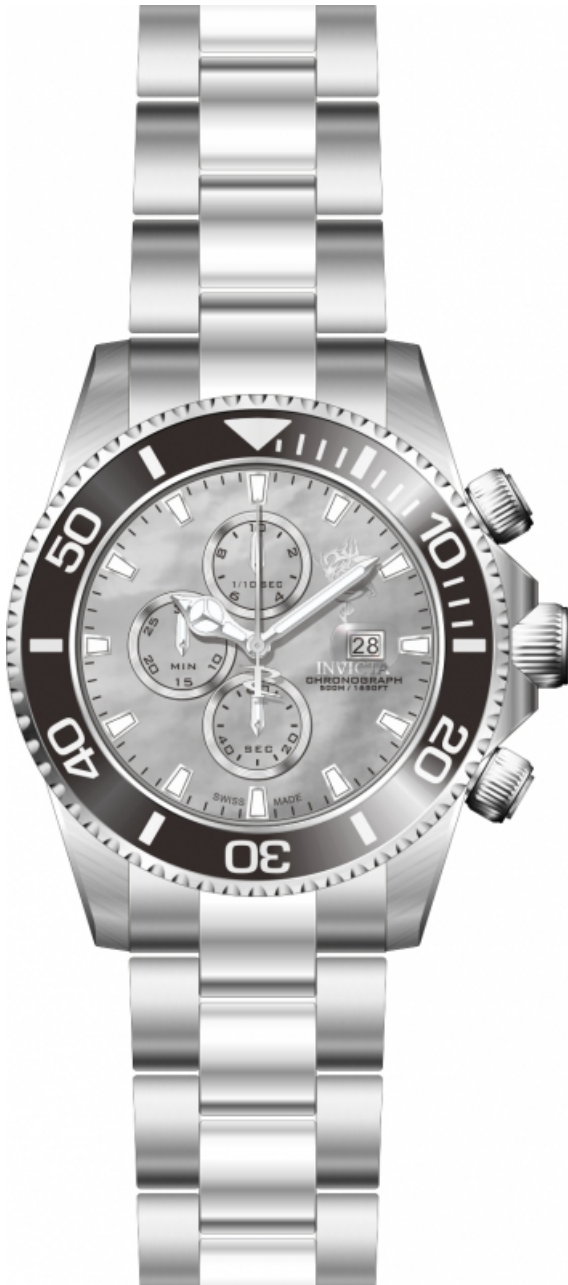

# INVICTA

## INVICTA 18001

Model:	18001
Year:	2014
Collection:	Sea Base
Series:	-
Product Family Code:	PF1756
Limited Edition Threshold:	-
Band Material:	Stainless Steel
Band Tone:	Steel
Band Size [mm]:	24
Band Length [mm]:	205
Interchangeable:	No
Bezel Color:	None
Bezel Material:	Stainless Steel
Buckle Type:	Butterfly Push Button
Case Material:	Stainless Steel
Case Tone:	Steel, Black
Case Size [mm]:	47
Crown Type:	Screw Down
Crystal:	Sapphire
Dial Material:	Mother Of Pearl
Dial Color:	Platinum
Function Type:	Quartz
Chronograph Function:	10 Hour
Gender:	Men
Luminous Material:	Superluminova
Luminous Color:	White
Movement Caliber:	3540.D
Movement Components:	Swiss
Movement Jewels:	5
Movement Origin:	Swiss
Movement Vendor:	Ronda
Swiss Made:	-
Number of Stones:	-
Type of Stones:	None
Size of Stones:	-
Diamonds TCW:	0
Case Thickness:	-
UPC Code:	886678222094
Water Resistance [m]:	500
Weight:	-